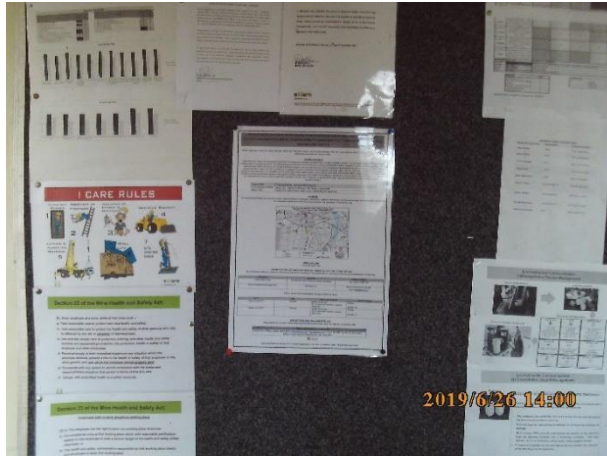

## EXXARO LEEUWPAN COAL MINE FIXED NOTICES

**Exxaro Leeuwpan main entrance notice board**

**Rietkuil Community entrance**

**Rietkuil Community**

**Rietkuil Community water tank one & two**

**Delmas along the R50 Road**

**Delmas along the R50 road next to shell garage**

**Delmas library notice board**