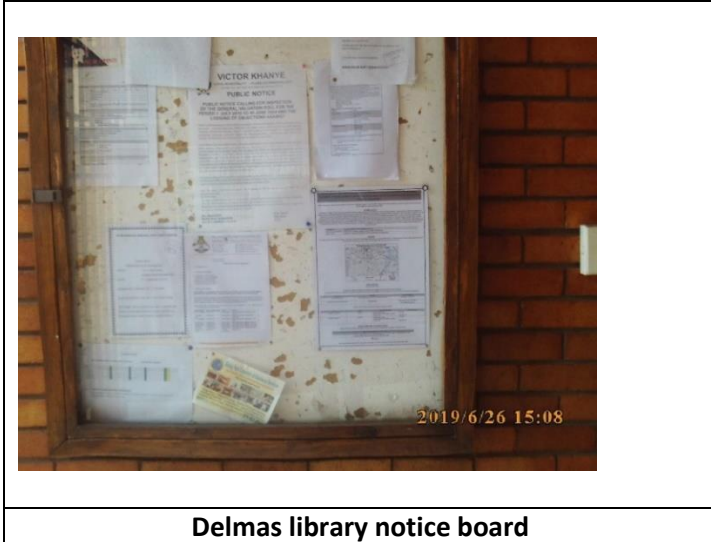

## EXXARO LEEUWPAN COAL MINE FIXED NOTICES

**Exxaro Leeuwpan main entrance notice board**

**Rietkuil Community entrance**

**Rietkuil Community**

**Rietkuil Community water tank one & two**

**Delmas along the R50 Road**

**Delmas along the R50 road next to shell garage**

**Delmas library notice board**